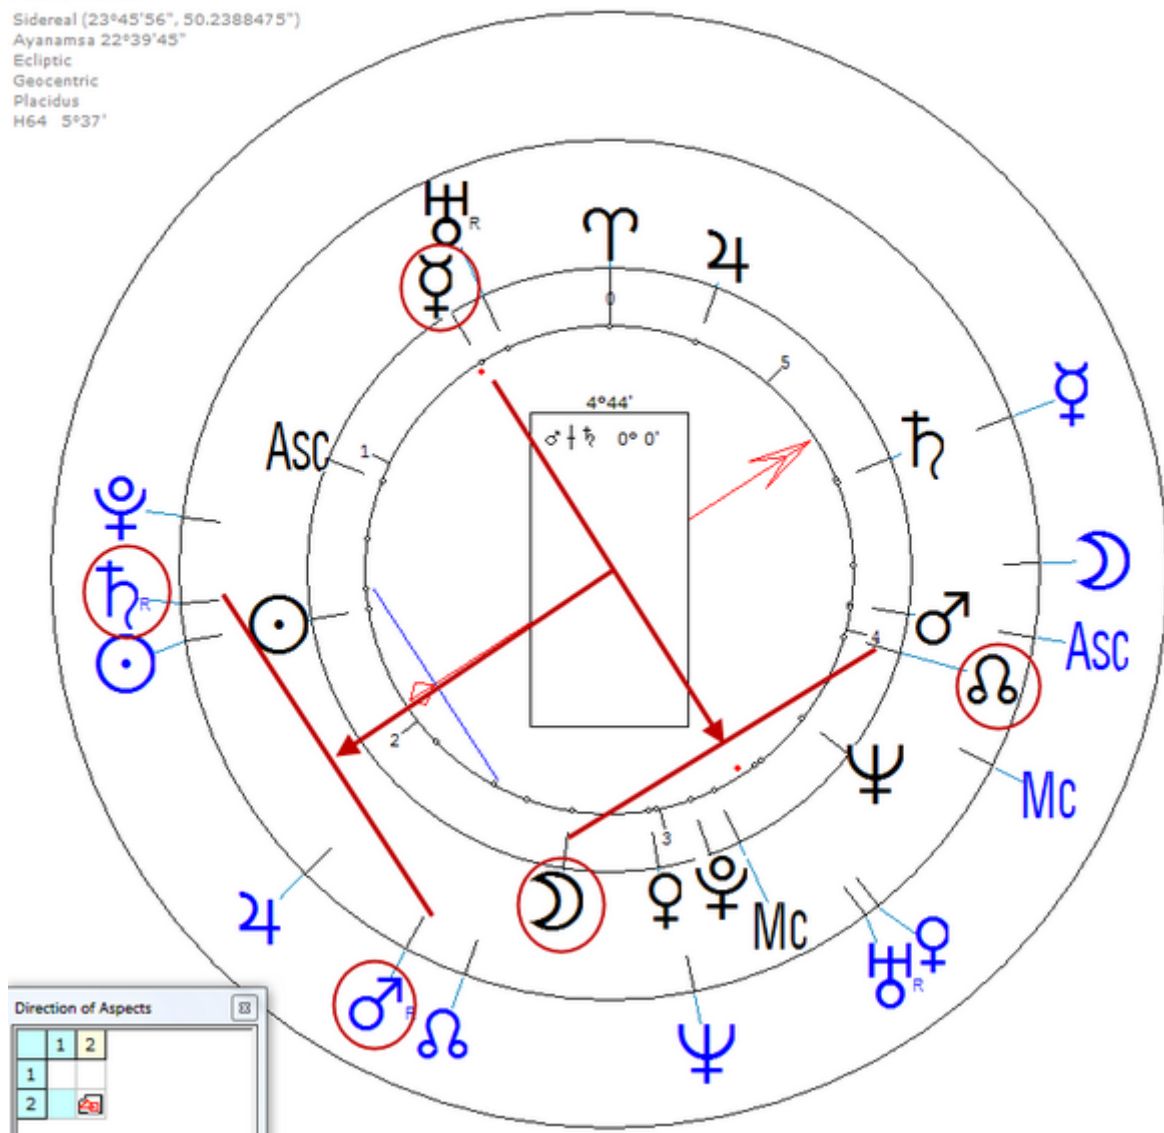

Labit, Henri

30 September 1920 at 21:00 (= 9:00 PM)Mézin, France, 44n03, 0e16
French wireless radio operator in World War II.

<https://www.astro.com/astro-databank/Labit,_Henri>

Death by Suicide 3 May 1942

Solar Return (Harmonic 64)

Solar $\♁/\♃ = \text{D}_n/\text{♁}_n = \text{♀}_n$

Labit, Henri
30 September 1920 Thu 21:00 (GMT+1) 44n03 0e16
Mezin, France
Sidereal (23°45'56", 50.2388475")
Ayanamsa 22°39'45"
Ecliptic
Geocentric
Placidus
H64 5°37'